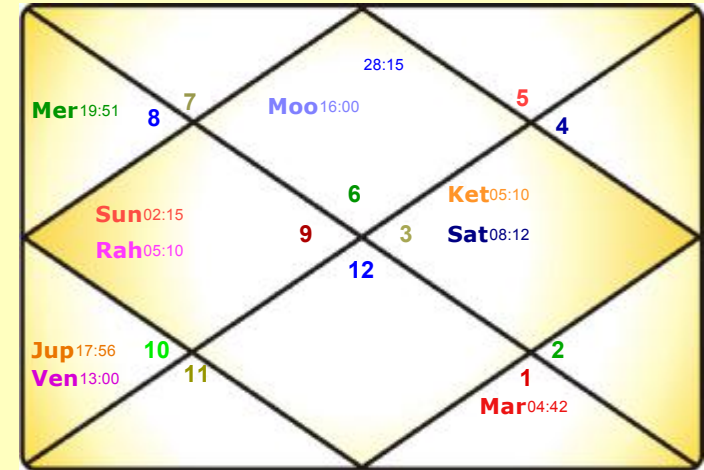

Qualities:

You will be endowed with unique power of analysis. You will be intelligent and have retentive memory. You will avoid conflicts and love peace and harmony. You will work in a very systemic way. You will have knowledge of many fields. You will be prudent and not waste money. You will have interest in art and music.

Planetary Positions & Dispositions

Planets	Signs	SignL	Degree	Nak-Pada	NakL	Karaka	Dignity	Association
Ascendant	Virgo	Mercury	28:15:29	Chitra-2	Mars	---	---	---
Sun	agittariu	Jupiter	02:15:49	Moola-1	Ketu	Dara	Friend's House	Eclipsed
Moon	Virgo	Mercury	16:00:57	Hashta-2	Moon	Bhratri	Own Nakshtra	---
Mars	Aries	Mars	04:42:18	Ashwini-2	Ketu	Jnyati	Mool-Trikona	---
Mercury	Scorpio	Mars	19:51:24	Jyestha-1	Mercury	Atma	Own Nakshtra	Combust
Jupiter	Capricor	Saturn	17:56:39	Shravana-3	Moon	Amatya	Neutral's House	With Benefic
Venus	Capricor	Saturn	13:00:16	Shravana-1	Moon	Matri	Friend's House	With Benefic
Saturn R	Mercury	Mercury	08:12:33	Aridra-1	Rahu	Apatya	Neutral's House	Eclipsed
Rahu R	agittariu	Jupiter	05:10:35	Moola-2	Ketu	---	Friend's House	With Malefic
Ketu R	Gemini	Mercury	05:10:35	Mrigashira-4	Mars	---	Neutral's House	With Malefic
Uranus	Libra	Venus	03:20:59	Chitra-4	Mars	---	---	---
Neptune	Scorpio	Mars	14:20:41	Anuradha-4	Saturn	---	---	With Benefic
Pluto	Virgo	Mercury	13:11:14	Hashta-1	Moon	---	---	With Malefic

Lagna Kundali