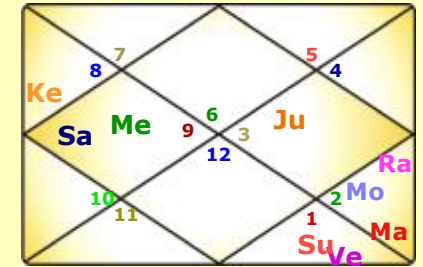

Navamsha Kundali