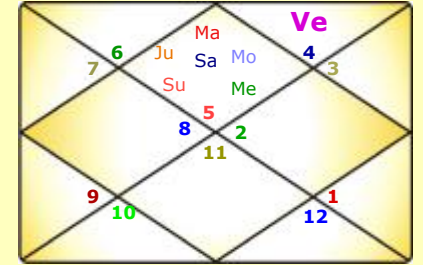

**Saturn Transit
(Shani-Sadhesati)**

द्वादशे जन्मगै राशौ द्वितीये च शनैश्चर।
सार्धानि सप्त वर्षाणि तथा दुर्खैर्युतो भवेत्।।

(The seven and half year period during which Saturn transits in the twelfth, first and second the birth rashi (Moon Sign) is called sadhesati of Saturn.)

First Cycle of Sadhesati

Sadhesati Cycle	Transit in Sign	Begining Date	Ending Date	Duration (Y-M-D)	Saturn Moorti
First Dhayya (Twelfth from birth rashi)	Leo	07:09:1977	04:11:1979	2 y.1 m.27	Tamra
Second Dhayya (On birth rashi)	Virgo	04:11:1979	15:03:1980	0 y.4 m.10	Swarna
Third Dhayya (Second from birth rashi)	Virgo	27:07:1980	06:10:1982	2 y.2 m.10	
Kantak Shani (4th from birth rashi)	Libra	06:10:1982	21:12:1984	2 y.2 m.15	Roupya
Ashtam Shani (8th from birth rashi)	Libra	01:06:1985	17:09:1985	0 y.3 m.17	
	Sagittarius	17:12:1987	21:03:1990	2 y.3 m.3 d.	Tamra
	Sagittarius	20:06:1990	15:12:1990	0 y.5 m.26	
	Aries	17:04:1998	07:06:2000	2 y.1 m.21	Tamra

Second Cycle of Sadhesati

Sadhesati Cycle	Transit in Sign	Begining Date	Ending Date	Duration (Y-M-D)	Saturn Moorti
First Dhayya (Twelfth from birth rashi)	Leo	01:11:2006	10:01:2007	0 y.2 m.9 d.	Tamra
Second Dhayya (On birth rashi)	Leo	16:07:2007	10:09:2009	2 y.1 m.25	
Third Dhayya (Second from birth rashi)	Virgo	10:09:2009	15:11:2011	2 y.2 m.5 d.	Swarna
Kantak Shani (4th from birth rashi)	Virgo	16:05:2012	04:08:2012	0 y.2 m.19	
Ashtam Shani (8th from birth rashi)	Libra	15:11:2011	16:05:2012	0 y.6 m.0 d.	Roupya
	Libra	04:08:2012	02:11:2014	2 y.2 m.28	
	Sagittarius	26:01:2017	21:06:2017	0 y.4 m.24	Tamra
	Sagittarius	26:10:2017	24:01:2020	2 y.2 m.29	
	Aries	03:06:2027	20:10:2027	0 y.4 m.17	Tamra
	Aries	23:02:2028	08:08:2029	1 y.5 m.14	

Third Cycle of Sadhesati