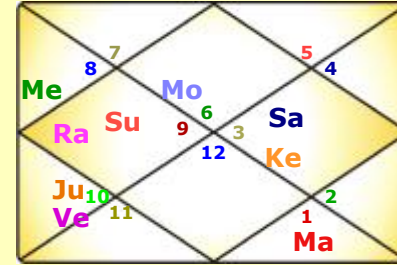

Third Cycle of Sadhesati

Sadhesati Cycle	Transit in Sign	Begining Date	Ending Date	Duration (Y-M-D)	Saturn Moorti
First Dhayya (Twelfth from birth rashi)	Leo	27:08:2036	22:10:2038	2 y.1 m.25 d.	Tamra
Second Dhayya (On birth rashi)	Leo	05:04:2039	13:07:2039	0 y.3 m.8 d.	
Third Dhayya (Second from birth rashi)	Virgo	22:10:2038	05:04:2039	0 y.5 m.13 d.	Swarna
Kantak Shani (4th from birth rashi)	Virgo	13:07:2039	28:01:2041	1 y.6 m.16 d.	
Ashtam Shani (8th from birth rashi)	Libra	28:01:2041	06:02:2041	0 y.0 m.9 d.	Roupya
	Libra	26:09:2041	12:12:2043	2 y.2 m.16 d.	
	Sagittarius	08:12:2046	06:03:2049	2 y.2 m.27 d.	Tamra
	Sagittarius	10:07:2049	04:12:2049	0 y.4 m.25 d.	
	Aries	07:04:2057	28:05:2059	2 y.1 m.20 d.	Tamra

Shodash Varga

Janma Lagna - D1