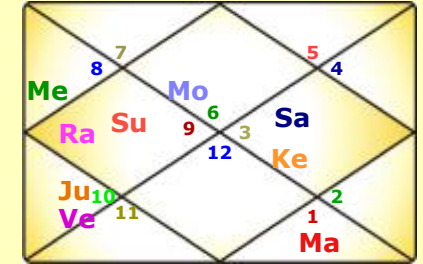

Planetary Positions & Dispositions

Planets	Signs	SignL	Degree	Nak-Pada	NakL	Karaka	Dignity	Association
Ascendant	Virgo	Mercury	28:15:29	Chitra-2	Mars	---	---	---
Sun	agittariu	Jupiter	02:15:49	Moola-1	Ketu	Dara	Friend's House	Eclipsed
Moon	Virgo	Mercury	16:00:57	Hashta-2	Moon	Bhratri	Own Nakshtra	---
Mars	Aries	Mars	04:42:18	Ashwini-2	Ketu	Jnyati	Mool-Trikona	---
Mercury	Scorpio	Mars	19:51:24	Jyestha-1	Mercury	Atma	Own Nakshtra	Combust
Jupiter	Capricor	Saturn	17:56:39	Shravana-3	Moon	Amatya	Neutral's House	With Benefic
Venus	Capricor	Saturn	13:00:16	Shravana-1	Moon	Matri	Friend's House	With Benefic
Saturn R	Mercury	Mercury	08:12:33	Aridra-1	Rahu	Apatya	Neutral's House	Eclipsed
Rahu R	agittariu	Jupiter	05:10:35	Moola-2	Ketu	---	Friend's House	With Malefic
Ketu R	Gemini	Mercury	05:10:35	Mrigashira-4	Mars	---	Neutral's House	With Malefic
Uranus	Libra	Venus	03:20:59	Chitra-4	Mars	---	---	---
Neptune	Scorpio	Mars	14:20:41	Anuradha-4	Saturn	---	---	With Benefic
Pluto	Virgo	Mercury	13:11:14	Hashta-1	Moon	---	---	With Malefic

Lagna Kundali

Navamsha Kundali

Moon Kundali

Bhava Sphutas & Kundalis

Bhava No.	Bhava Mid		Bhava Span (FromTo)			
I	Virgo	28:15:29	Virgo	13:22:19	Libra	13:22:19
II	Libra	28:29:08	Libra	13:22:19	Scorpio	13:35:58
III	Scorpio	28:42:47	Scorpio	13:35:58	Sagittarius	13:49:37
IV	Sagittarius	28:56:27	Sagittarius	13:49:37	Capricorn	13:49:37
V	Capricorn	28:42:47	Capricorn	13:49:37	Aquarius	13:35:58
VI	Aquarius	28:29:08	Aquarius	13:35:58	Pisces	13:22:19
VII	Pisces	28:15:29	Pisces	13:22:19	Aries	13:22:19
VIII	Aries	28:29:08	Aries	13:22:19	Taurus	13:35:58
IX	Taurus	28:42:47	Taurus	13:35:58	Gemini	13:49:37
X	Gemini	28:56:27	Gemini	13:49:37	Cancer	13:49:37
XI	Cancer	28:42:47	Cancer	13:49:37	Leo	13:35:58
XII	Leo	28:29:08	Leo	13:35:58	Virgo	13:22:19