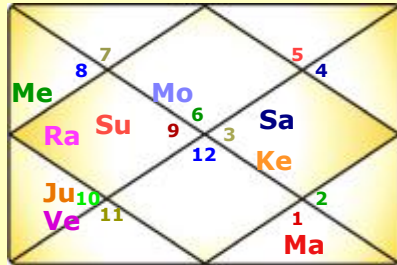

Bhava Kundali