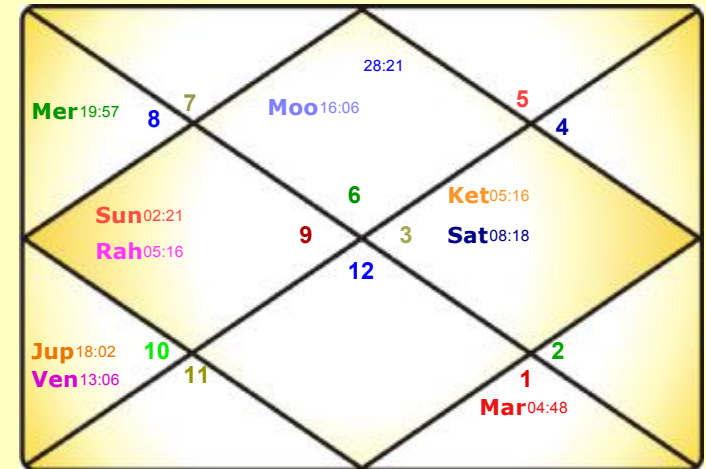

Lagna Kundali