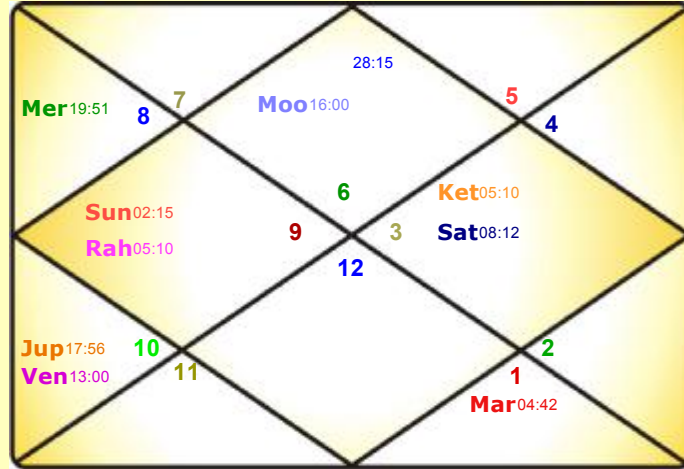

Lagna Kundali